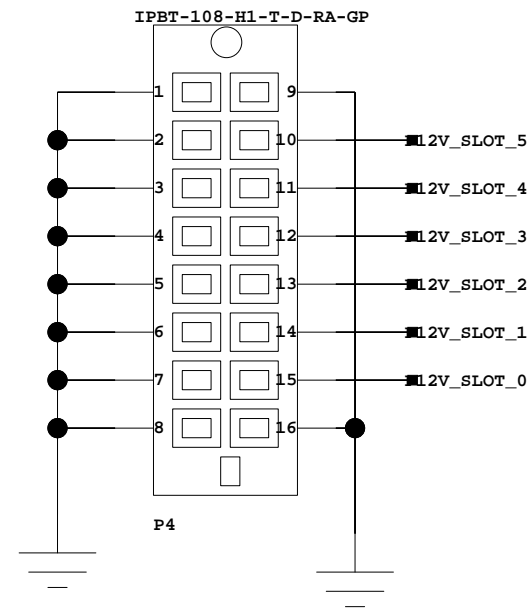

PIN SELECTION CHOSEN TO SIMPLIFY ROUTING

BROOKHAVEN NATIONAL LABORATORY
INSTRUMENTATION DIVISION

PTC_SYS_CLK

Date: 04/08/2016:19:23

DRAWN BY: Jack Fried