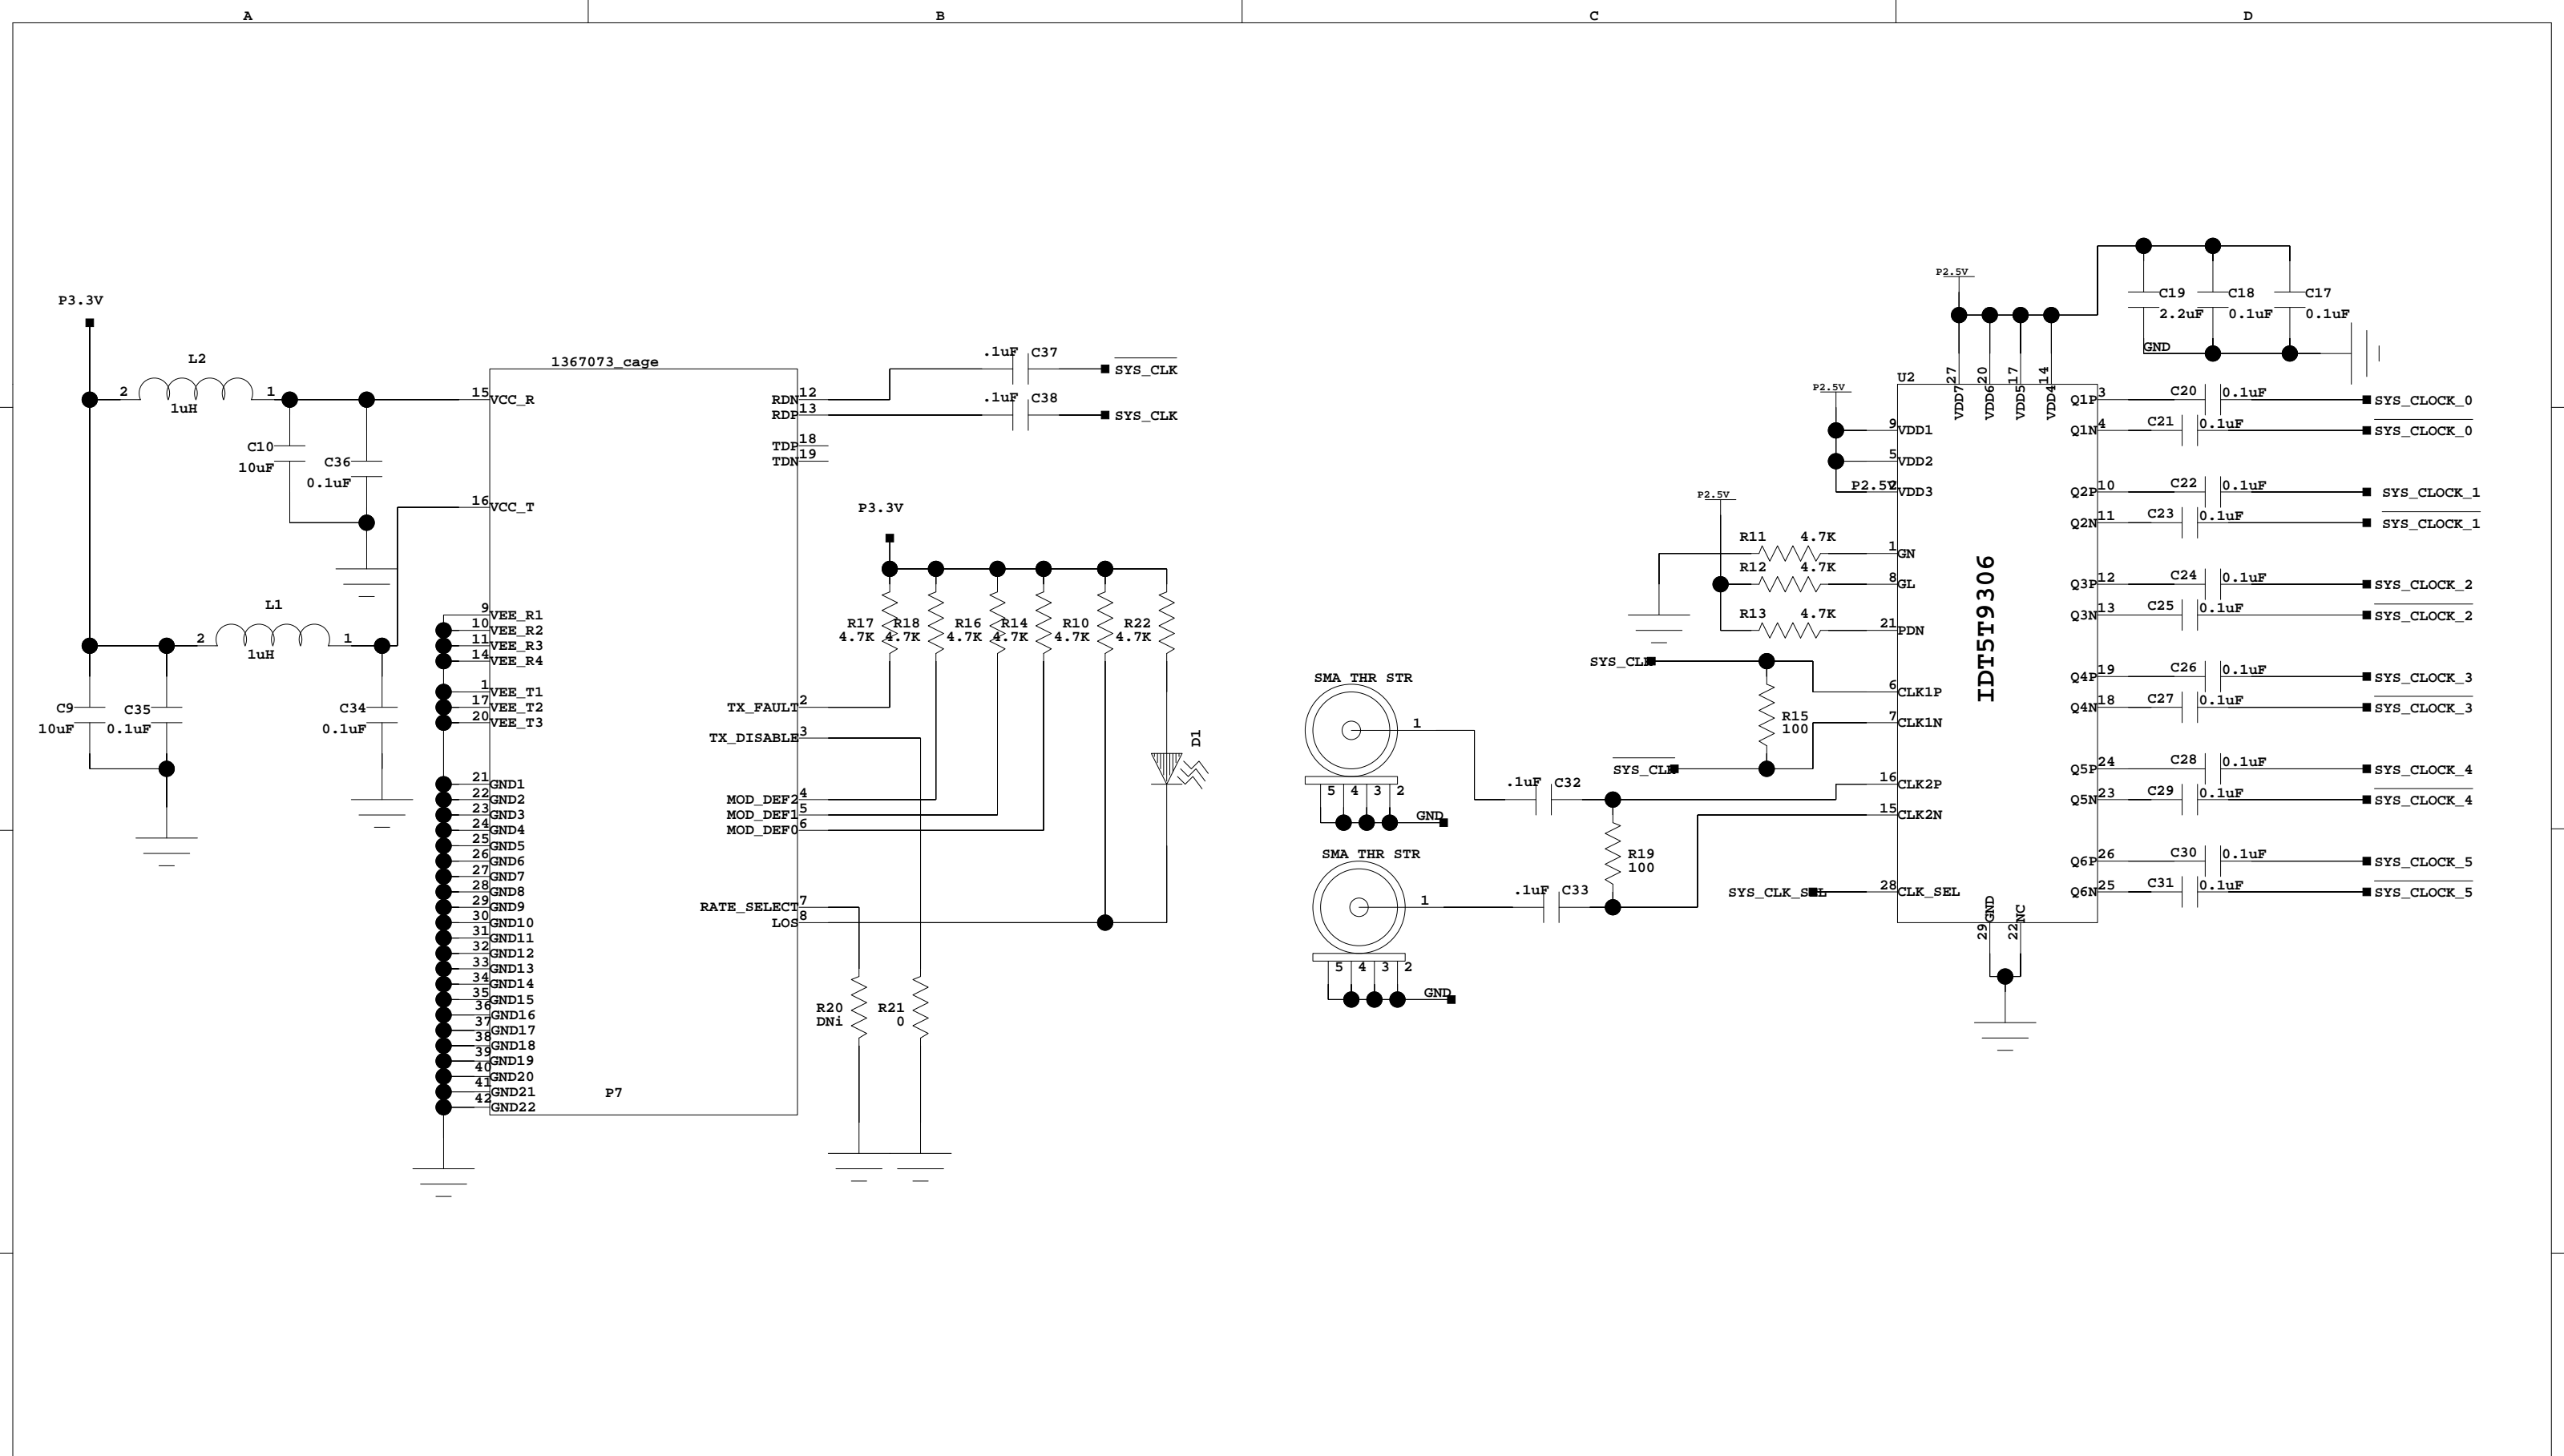

PIN SELECTION CHOSEN TO SIMPLIFY ROUTING

BROOKHAVEN NATIONAL LABORATORY
INSTRUMENTATION DIVISION

PTC_SYS_CLK

Date: 04/08/2016:19:23

DRAWN BY: Jack Fried