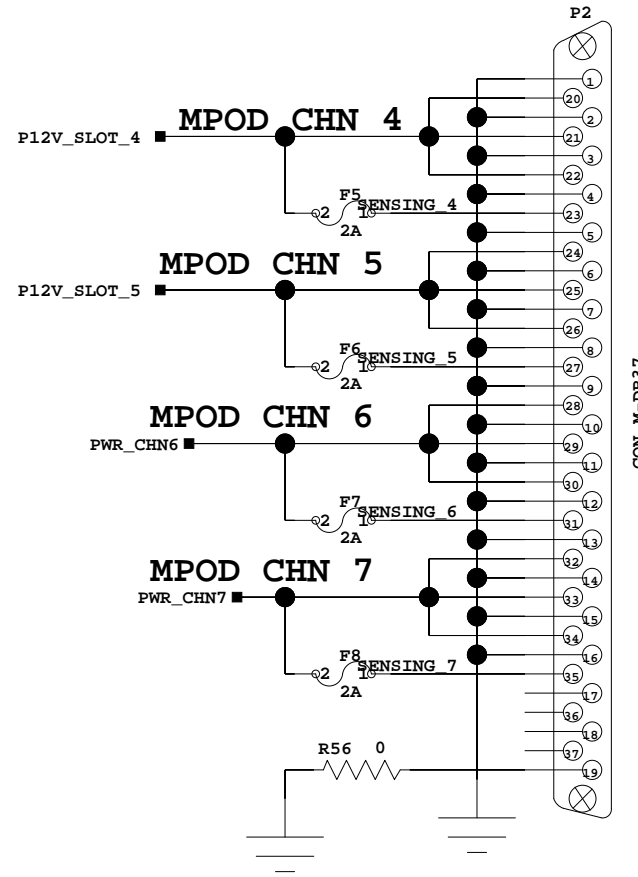

PIN SELECTION CHOSEN TO SIMPLIFY ROUTING

BROOKHAVEN NATIONAL LABORATORY
INSTRUMENTATION DIVISION

PTC_SYS_CLK

Date: 04/08/2016:19:23

DRAWN BY: Jack Fried