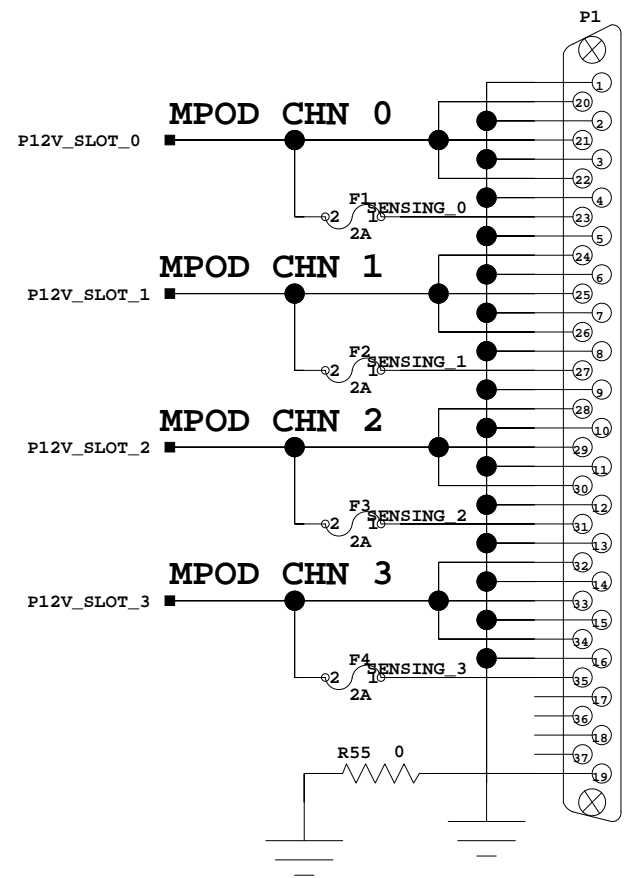

PIN SELECTION CHOSEN TO SIMPLIFY ROUTING

BROOKHAVEN NATIONAL LABORATORY
INSTRUMENTATION DIVISION

PTC_SYS_CLK

Date: 04/08/2016:19:23

DRAWN BY: Jack Fried