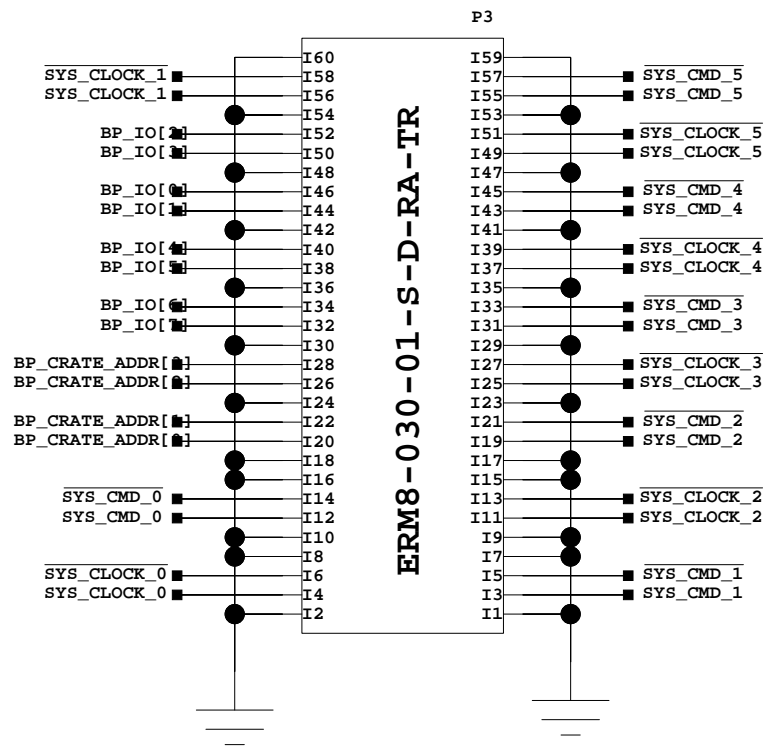

PIN SELECTION CHOSEN TO SIMPLIFY ROUTING

BROOKHAVEN NATIONAL LABORATORY
INSTRUMENTATION DIVISION

PTC_SYS_CLK

Date: 04/08/2016:19:23

DRAWN BY: Jack Fried