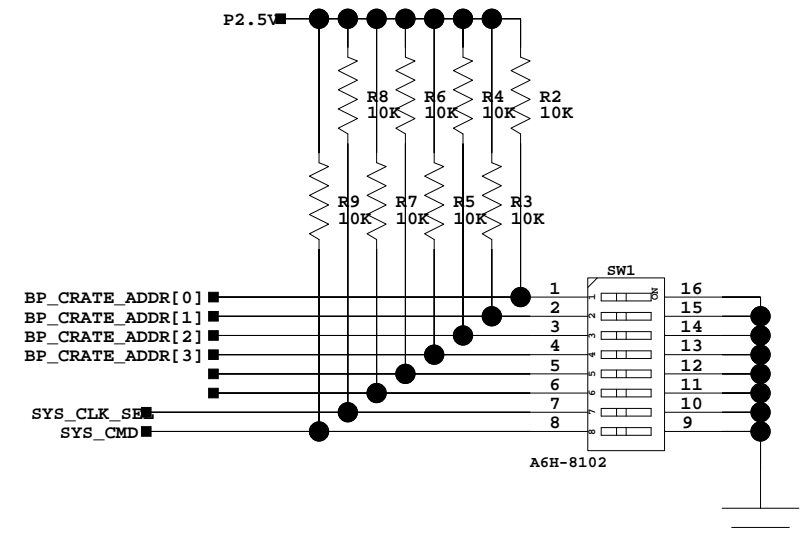

PIN SELECTION CHOSEN TO SIMPLIFY ROUTING

BROOKHAVEN NATIONAL LABORATORY
INSTRUMENTATION DIVISION

PTC_SYS_CLK

Date: 04/08/2016:19:23

DRAWN BY: Jack Fried