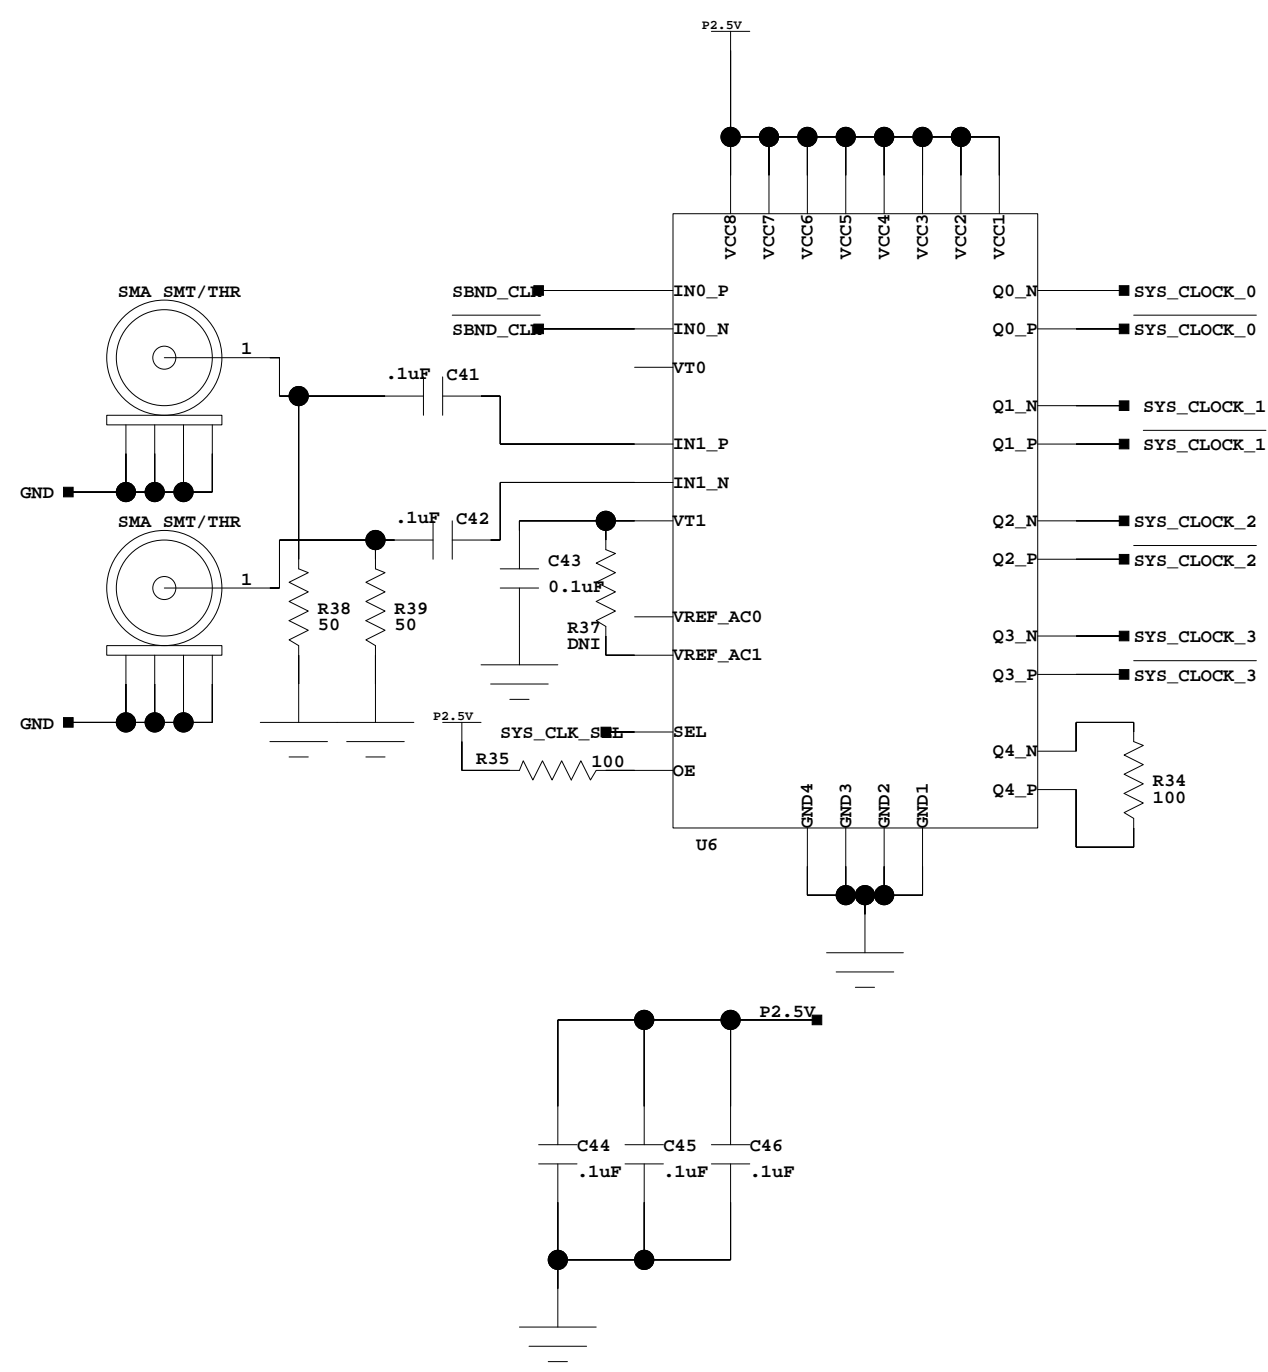

BROOKHAVEN NATIONAL LABORATORY
INSTRUMENTATION DIVISION

MBB IO

Date: 12/11/2016:20:15
DRAWN BY: Jack Fried

BROOKHAVEN NATIONAL LABORATORY
INSTRUMENTATION DIVISION

SYS CLOCK FANOUT

Date: 06/03/2018:15:20 DRAWN BY: Jack Fried

BROOKHAVEN NATIONAL LABORATORY
INSTRUMENTATION DIVISION

SYNC_CMD FANOUT

Date: 06/03/2018:15:20
DRAWN BY: Jack Fried

BROOKHAVEN NATIONAL LABORATORY
INSTRUMENTATION DIVISION

BOARD PWR

Date: 06/03/2018:15:20 DRAWN BY: Jack Fried