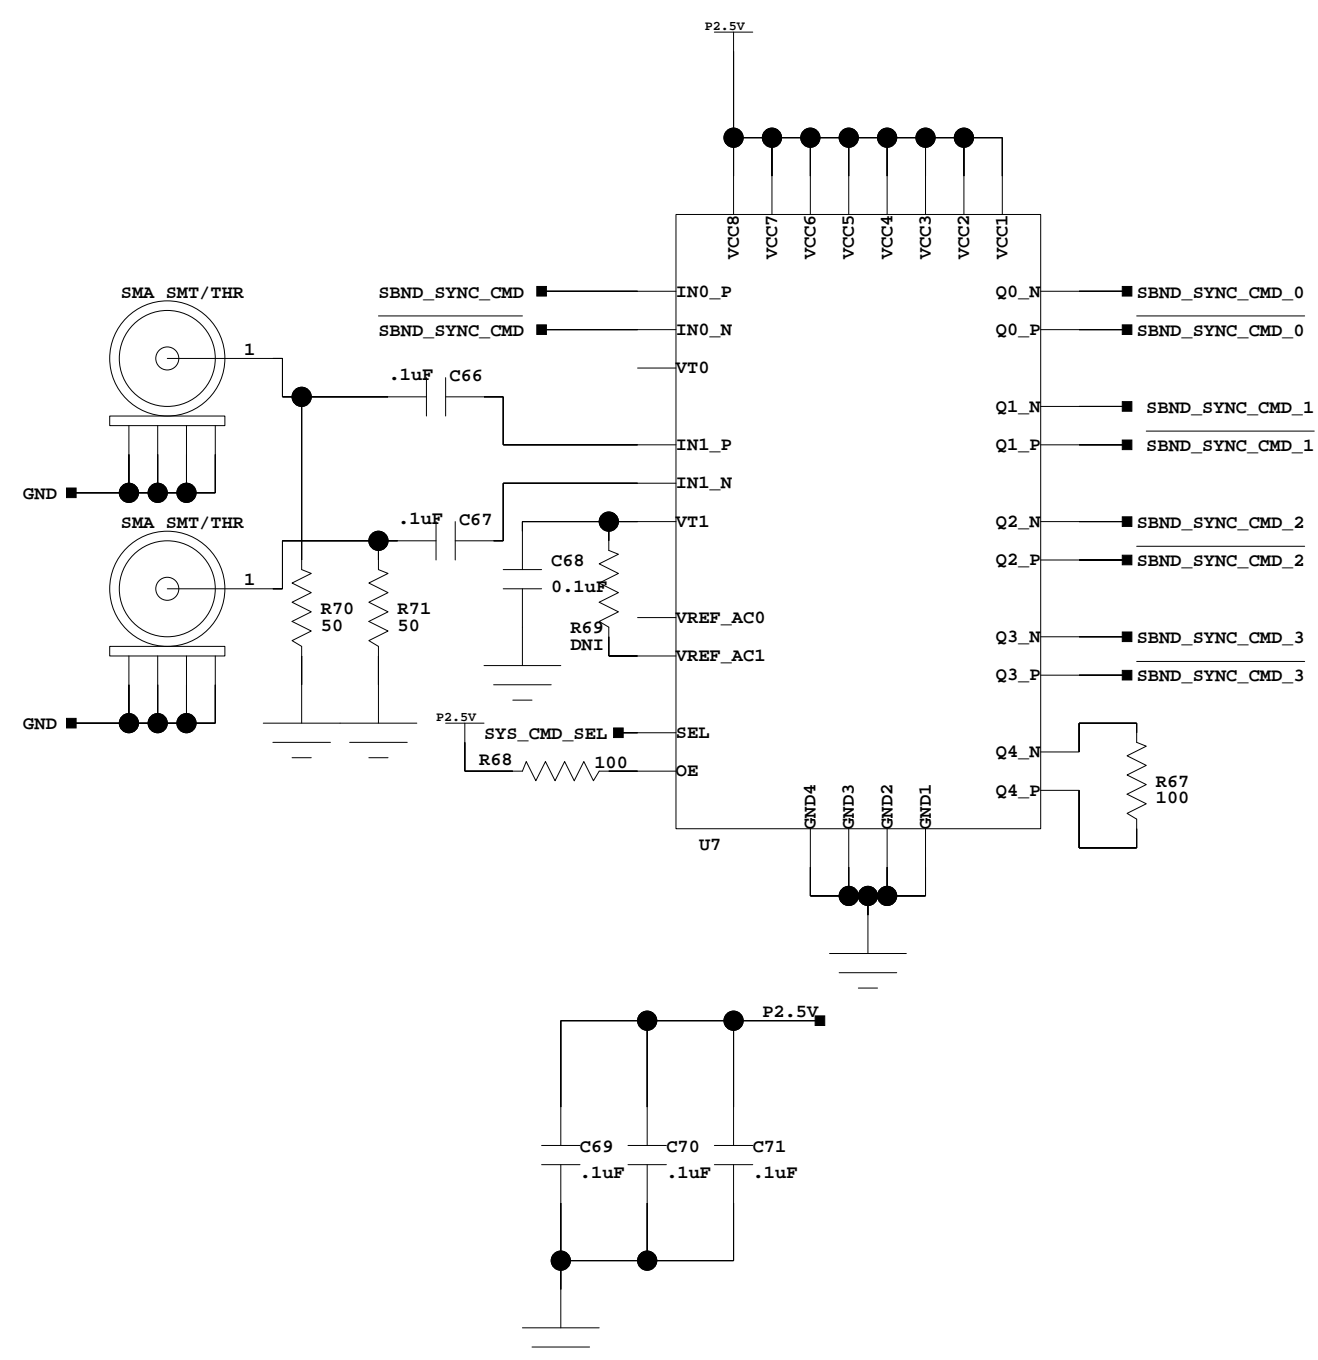

BROOKHAVEN NATIONAL LABORATORY
INSTRUMENTATION DIVISION

MBB IO

Date: 12/11/2016:20:15
DRAWN BY: Jack Fried

BROOKHAVEN NATIONAL LABORATORY
INSTRUMENTATION DIVISION

SYS CLOCK FANOUT

Date: 06/03/2018:15:20 DRAWN BY: Jack Fried

BROOKHAVEN NATIONAL LABORATORY
INSTRUMENTATION DIVISION

SYNC_CMD FANOUT

Date: 06/03/2018:15:20
DRAWN BY: Jack Fried

BROOKHAVEN NATIONAL LABORATORY
INSTRUMENTATION DIVISION

BOARD PWR

Date: 06/03/2018:15:20 DRAWN BY: Jack Fried