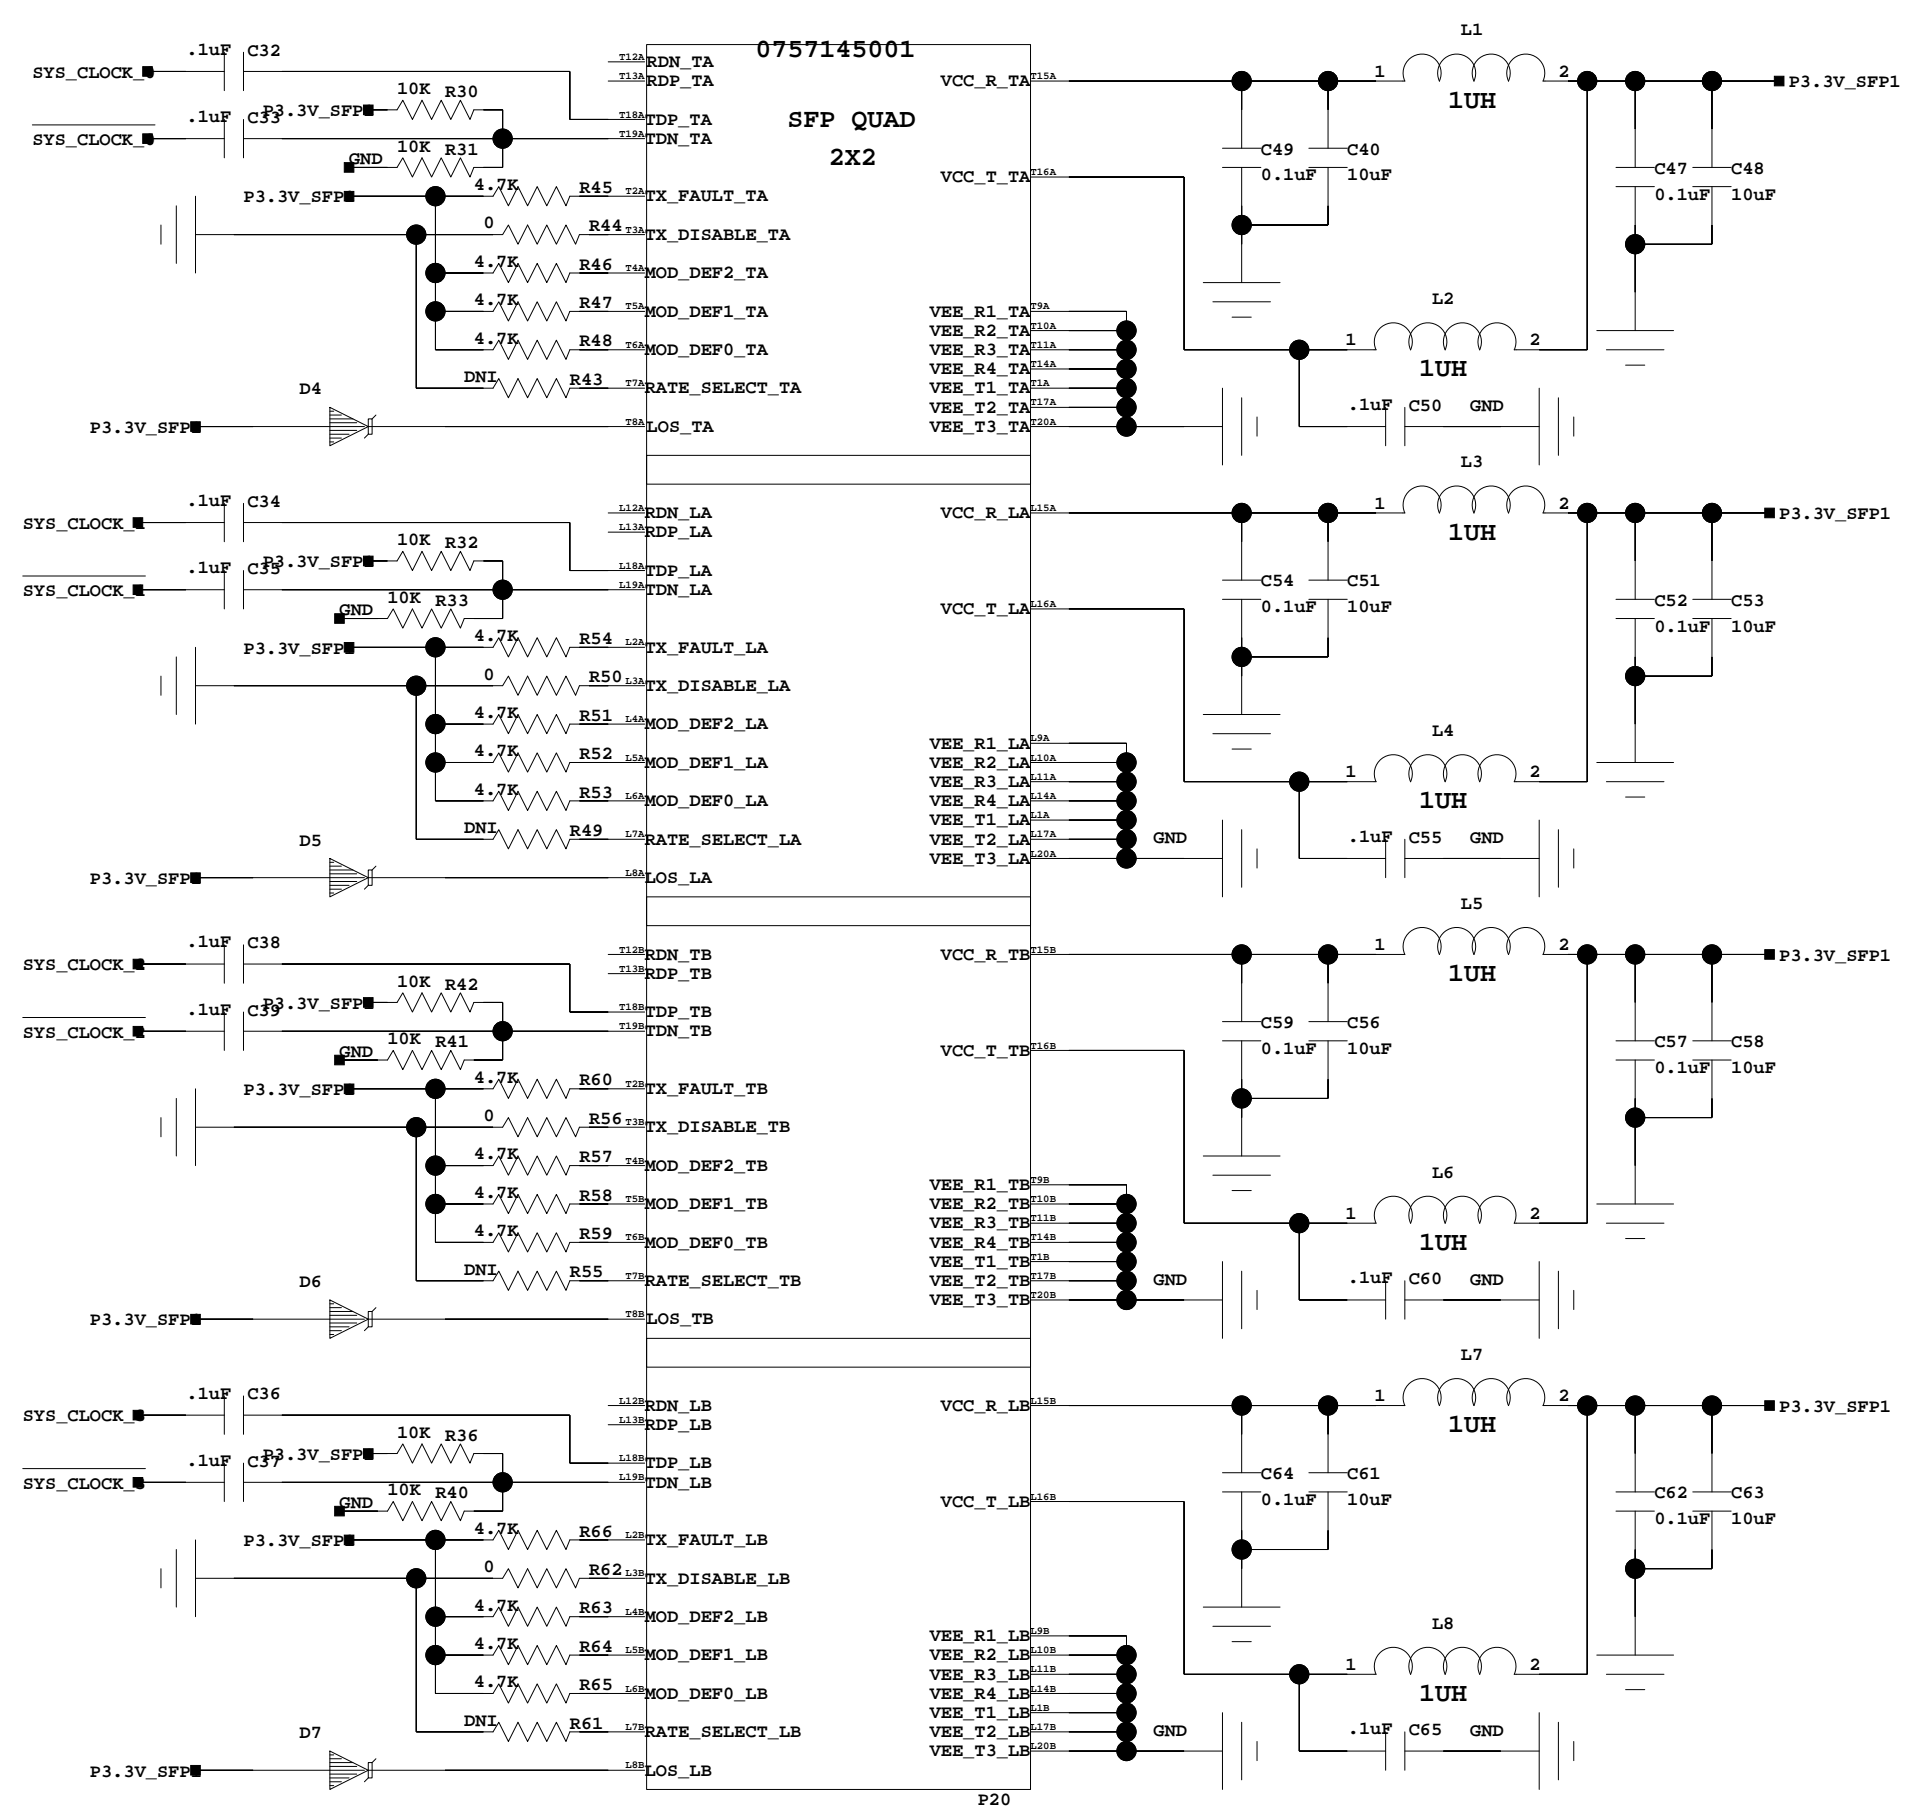

BROOKHAVEN NATIONAL LABORATORY
INSTRUMENTATION DIVISION

MBB IO

Date: 12/11/2016:20:15
DRAWN BY: Jack Fried

BROOKHAVEN NATIONAL LABORATORY
INSTRUMENTATION DIVISION

SYS CLOCK FANOUT

Date: 06/03/2018:15:20 DRAWN BY: Jack Fried

BROOKHAVEN NATIONAL LABORATORY
INSTRUMENTATION DIVISION

SYNC_CMD FANOUT

Date: 06/03/2018:15:20
DRAWN BY: Jack Fried

BROOKHAVEN NATIONAL LABORATORY
INSTRUMENTATION DIVISION

BOARD PWR

Date: 06/03/2018:15:20 DRAWN BY: Jack Fried