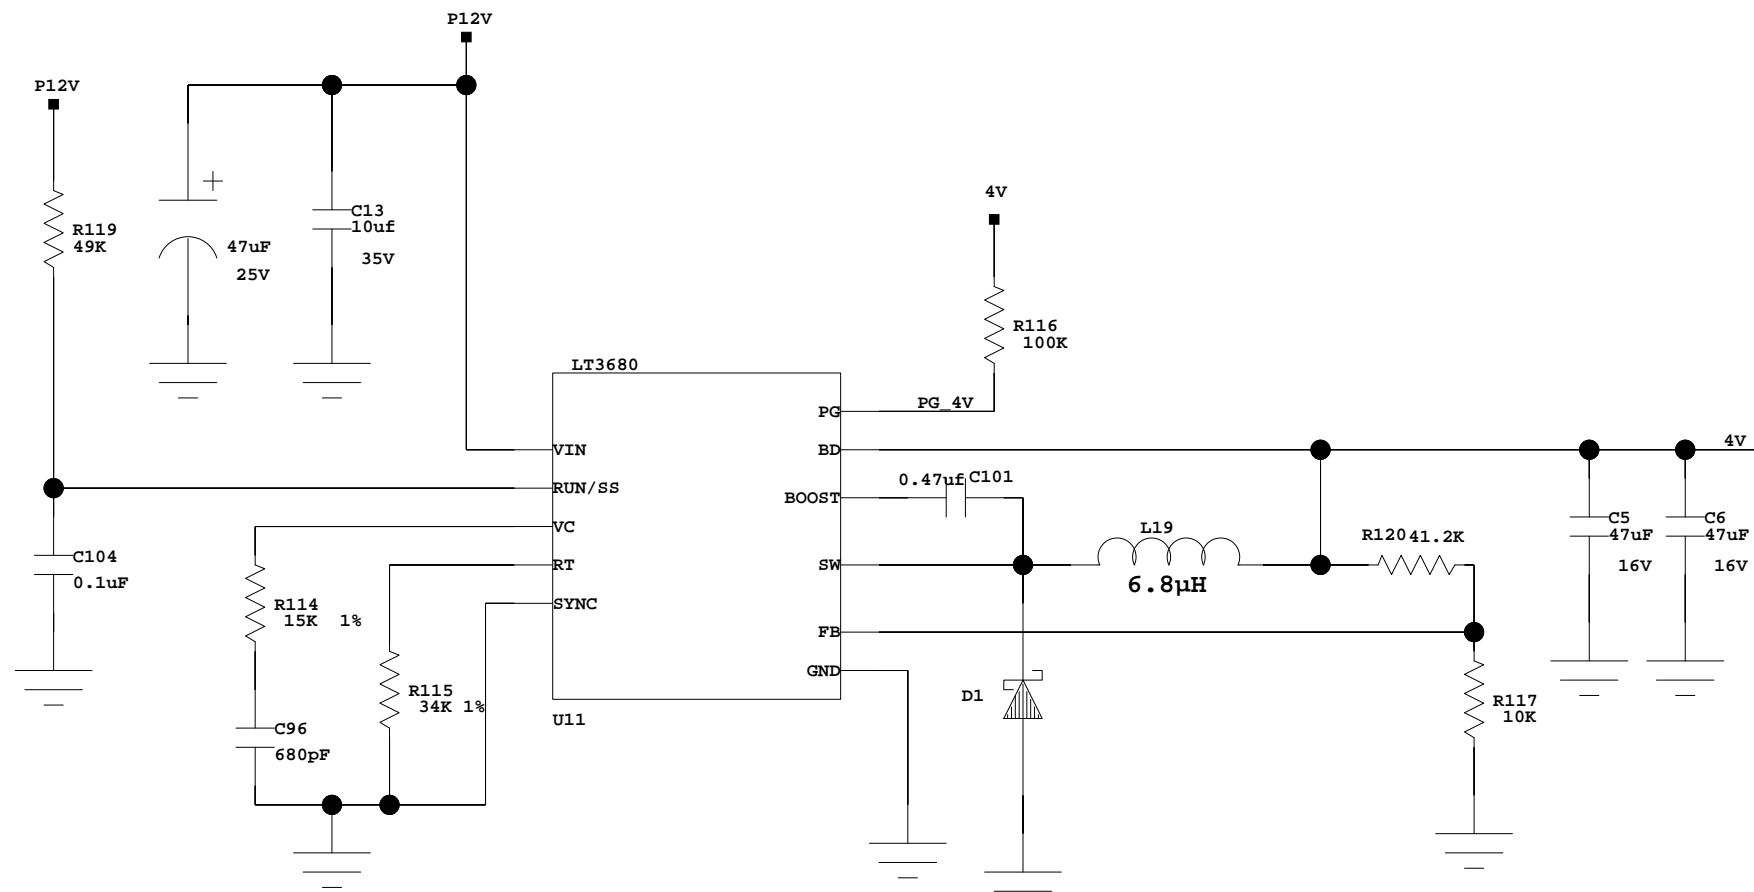

BROOKHAVEN NATIONAL LABORATORY
INSTRUMENTATION DIVISION

MBB IO

Date: 12/11/2016:20:15
DRAWN BY: Jack Fried

BROOKHAVEN NATIONAL LABORATORY
INSTRUMENTATION DIVISION

SYS CLOCK FANOUT

Date: 06/03/2018:15:20 DRAWN BY: Jack Fried

BROOKHAVEN NATIONAL LABORATORY
INSTRUMENTATION DIVISION

SYNC_CMD FANOUT

Date: 06/03/2018:15:20
DRAWN BY: Jack Fried

BROOKHAVEN NATIONAL LABORATORY
INSTRUMENTATION DIVISION

BOARD PWR

Date: 06/03/2018:15:20 DRAWN BY: Jack Fried