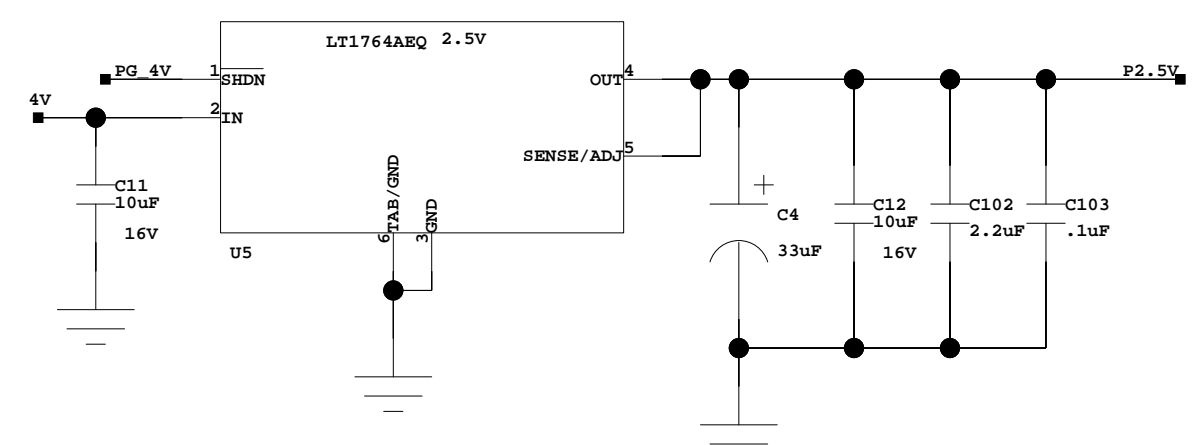

BROOKHAVEN NATIONAL LABORATORY
INSTRUMENTATION DIVISION

MBB IO

Date: 12/11/2016:20:15
DRAWN BY: Jack Fried

BROOKHAVEN NATIONAL LABORATORY
INSTRUMENTATION DIVISION

SYS CLOCK FANOUT

Date: 06/03/2018:15:20 DRAWN BY: Jack Fried

BROOKHAVEN NATIONAL LABORATORY
INSTRUMENTATION DIVISION

SYNC_CMD FANOUT

Date: 06/03/2018:15:20
DRAWN BY: Jack Fried

BROOKHAVEN NATIONAL LABORATORY
INSTRUMENTATION DIVISION

BOARD PWR

Date: 06/03/2018:15:20 DRAWN BY: Jack Fried