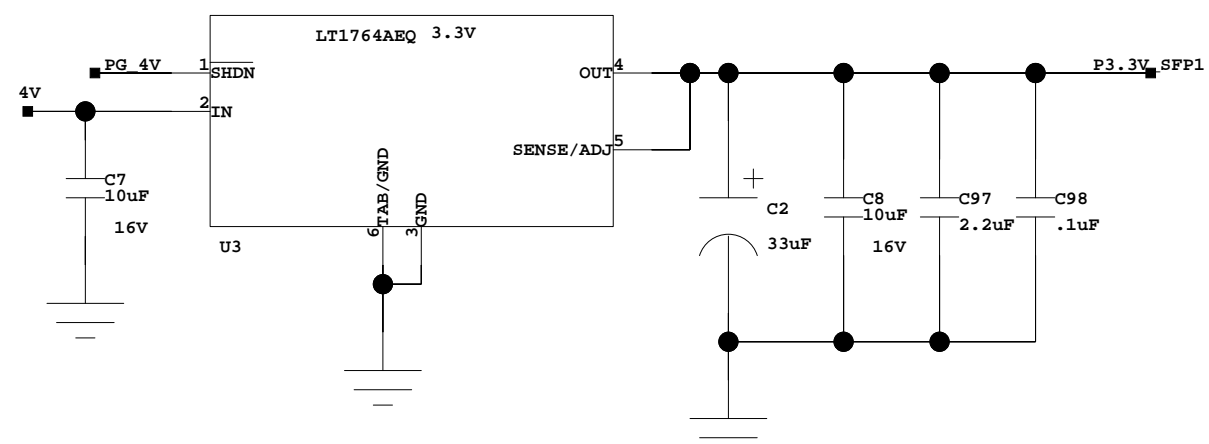

BROOKHAVEN NATIONAL LABORATORY
INSTRUMENTATION DIVISION

SYNC_CMD FANOUT

Date: 06/03/2018:15:20
DRAWN BY: Jack Fried

BROOKHAVEN NATIONAL LABORATORY
INSTRUMENTATION DIVISION

BOARD PWR

Date: 06/03/2018:15:20 DRAWN BY: Jack Fried