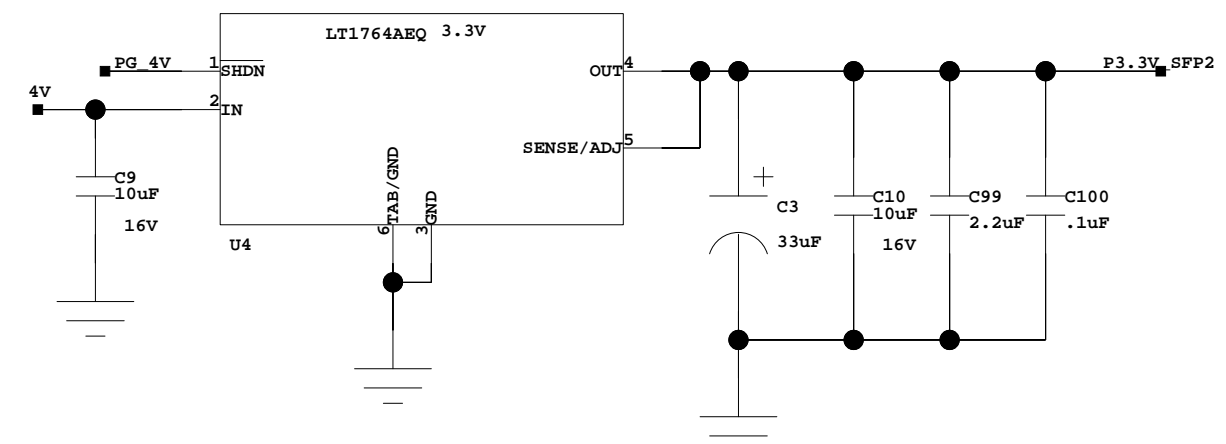

BROOKHAVEN NATIONAL LABORATORY
INSTRUMENTATION DIVISION

SYNC_CMD FANOUT

Date: 06/03/2018:15:20
DRAWN BY: Jack Fried

BROOKHAVEN NATIONAL LABORATORY
INSTRUMENTATION DIVISION

BOARD PWR

Date: 06/03/2018:15:20 DRAWN BY: Jack Fried