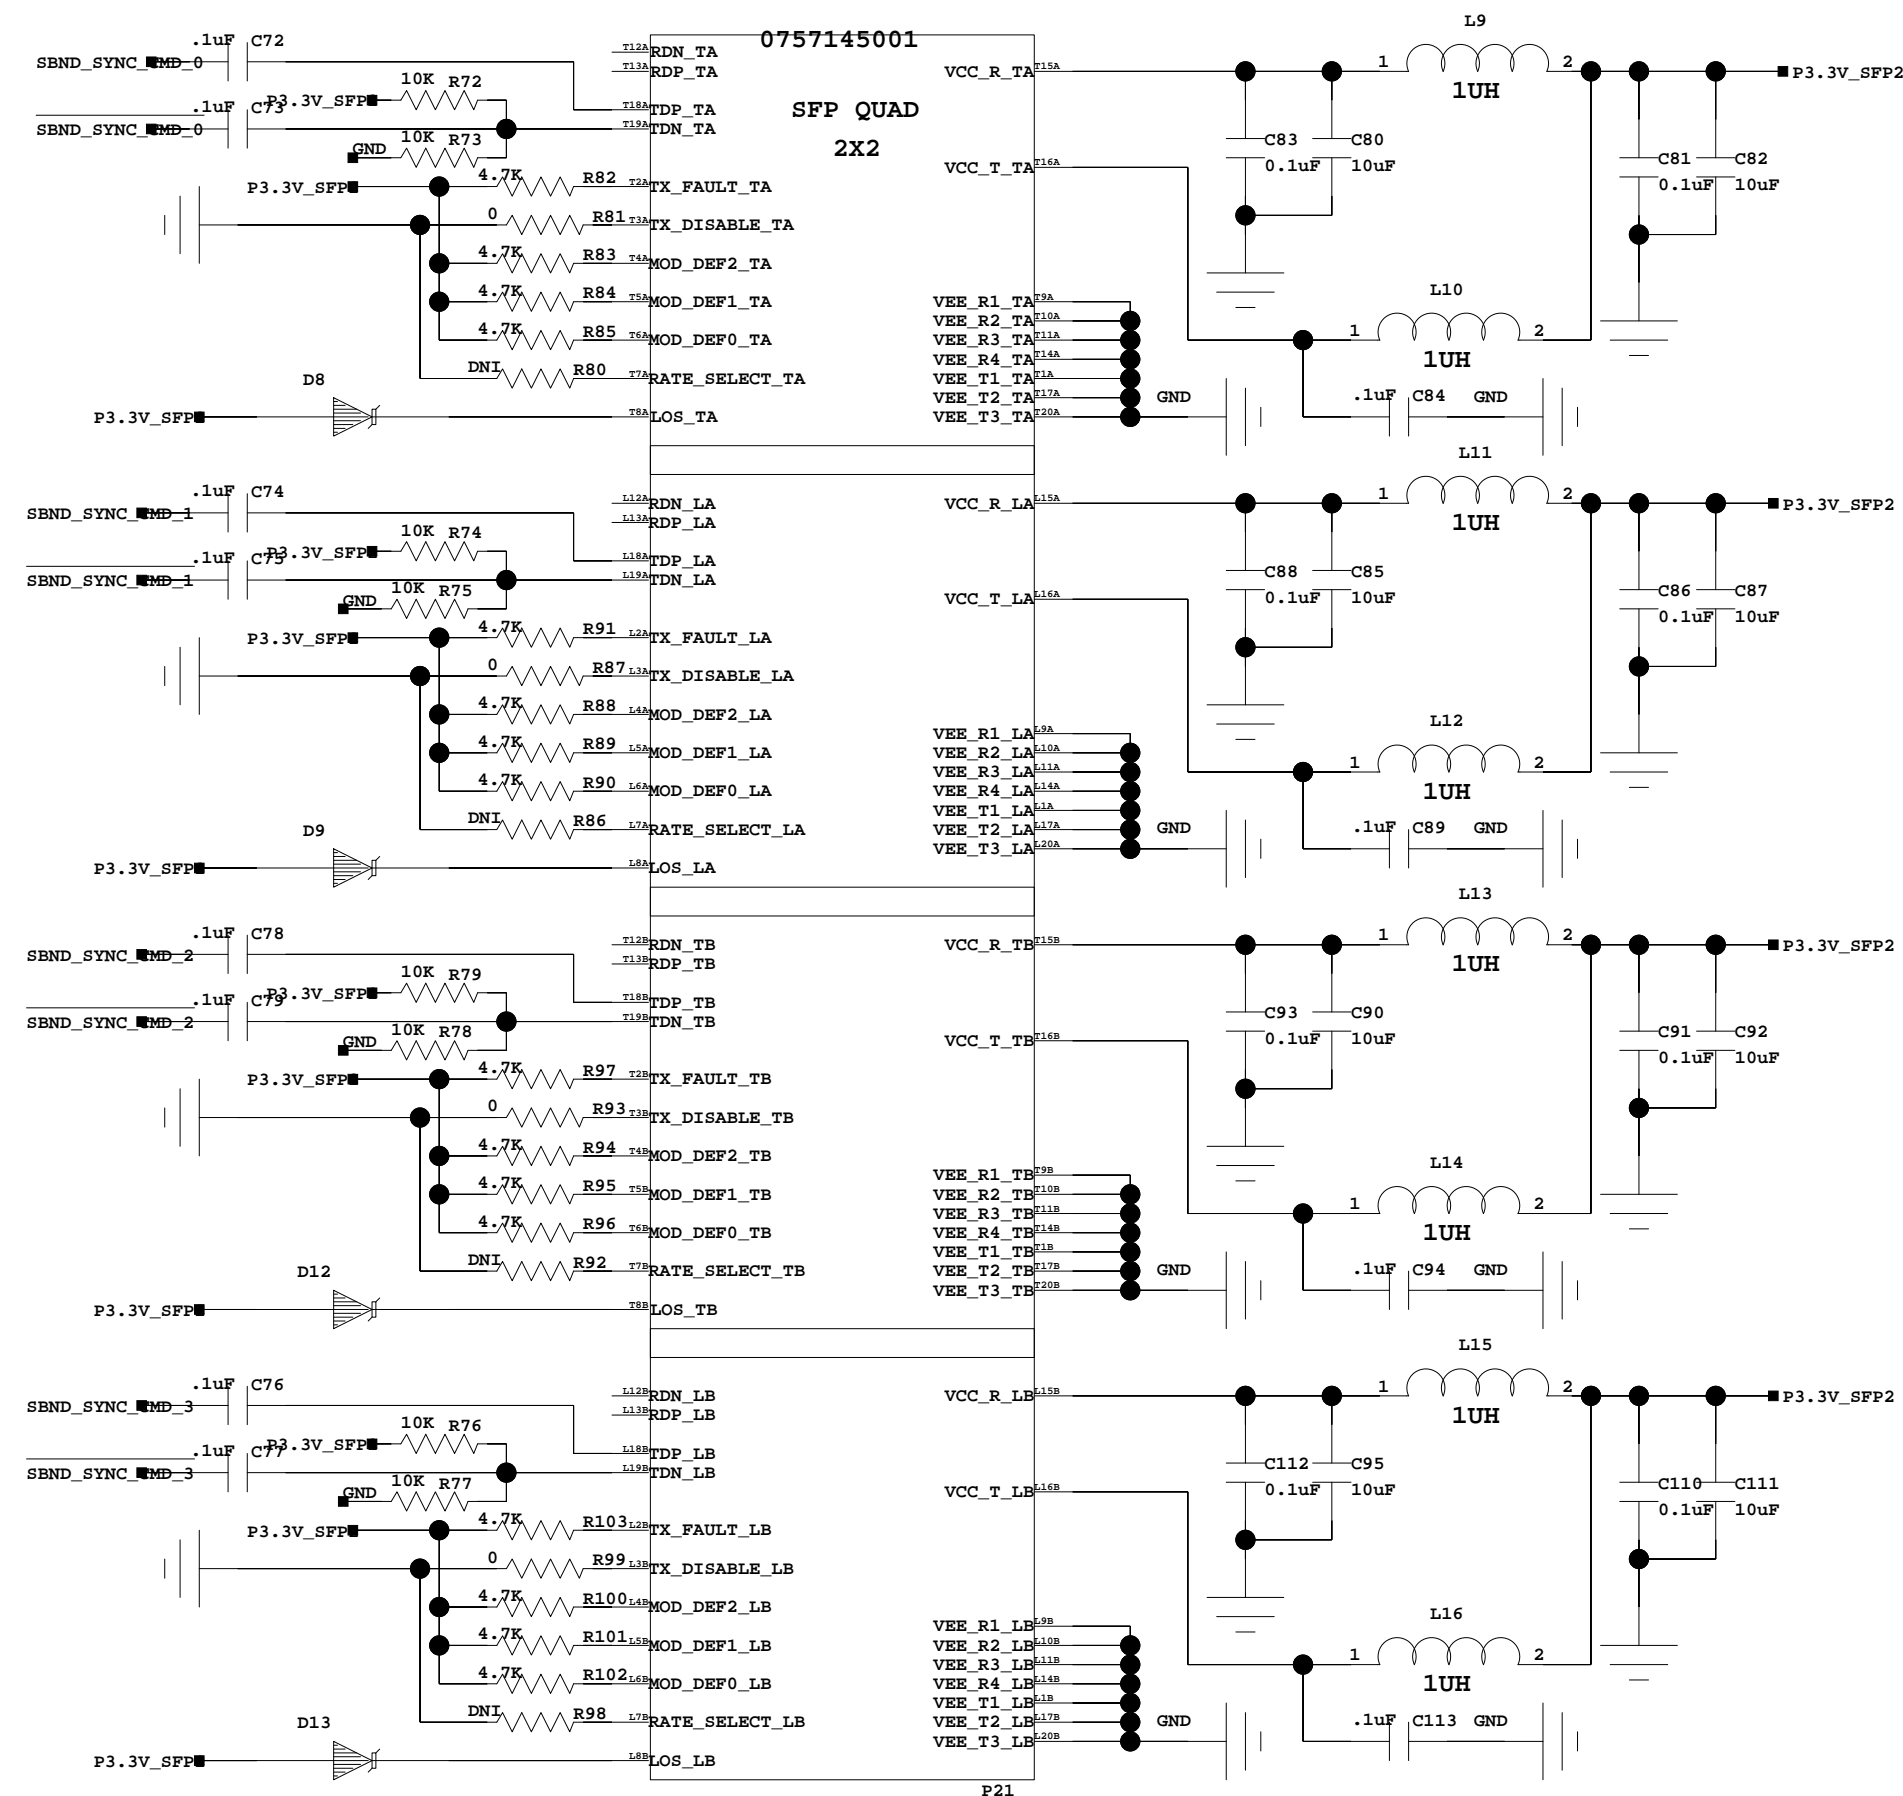

BROOKHAVEN NATIONAL LABORATORY
INSTRUMENTATION DIVISION

MBB IO

Date: 12/11/2016:20:15
DRAWN BY: Jack Fried

BROOKHAVEN NATIONAL LABORATORY
INSTRUMENTATION DIVISION

SYS CLOCK FANOUT

Date: 06/03/2018:15:20 DRAWN BY: Jack Fried

BROOKHAVEN NATIONAL LABORATORY
INSTRUMENTATION DIVISION

SYNC_CMD FANOUT

Date: 06/03/2018:15:20
DRAWN BY: Jack Fried

BROOKHAVEN NATIONAL LABORATORY
INSTRUMENTATION DIVISION

BOARD PWR

Date: 06/03/2018:15:20 DRAWN BY: Jack Fried