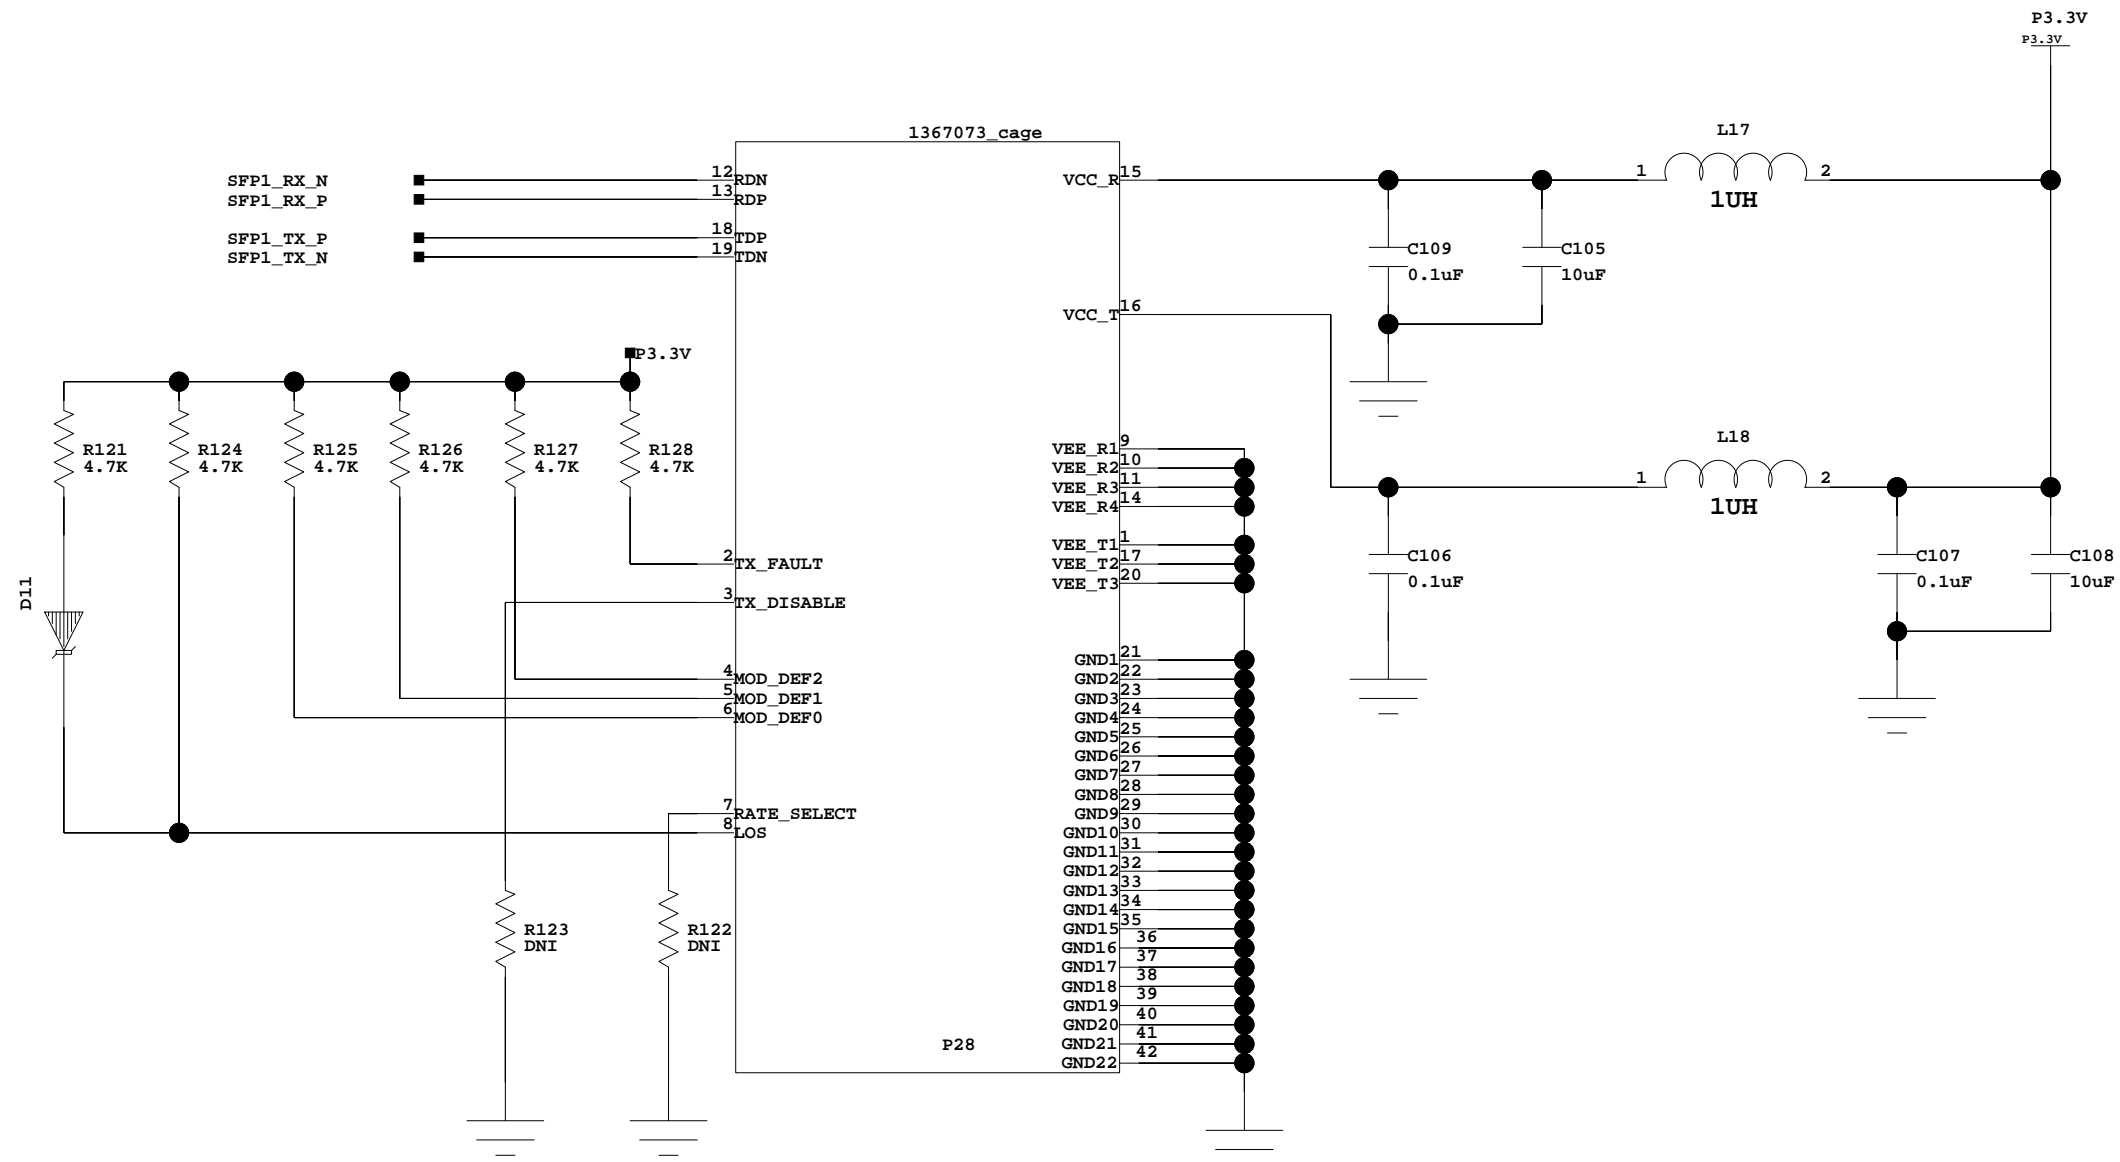

BROOKHAVEN NATIONAL LABORATORY
INSTRUMENTATION DIVISION

MBB IO

Date: 12/11/2016:20:15
DRAWN BY: Jack Fried

BROOKHAVEN NATIONAL LABORATORY
INSTRUMENTATION DIVISION

SYS CLOCK FANOUT

Date: 06/03/2018:15:20 DRAWN BY: Jack Fried

BROOKHAVEN NATIONAL LABORATORY
INSTRUMENTATION DIVISION

SYNC_CMD FANOUT

Date: 06/03/2018:15:20
DRAWN BY: Jack Fried

BROOKHAVEN NATIONAL LABORATORY
INSTRUMENTATION DIVISION

BOARD PWR

Date: 06/03/2018:15:20 DRAWN BY: Jack Fried