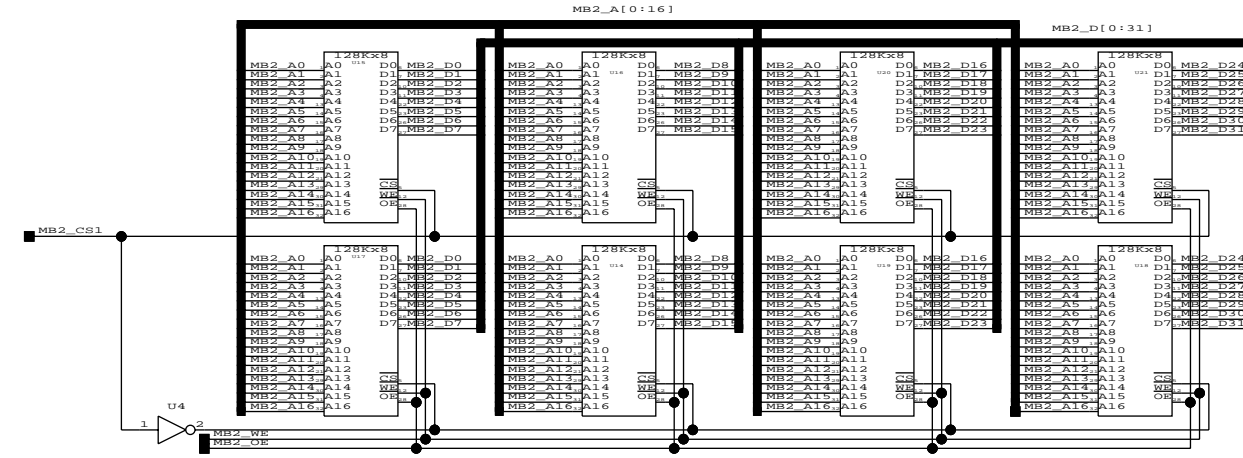

MEMORY BANK 1 & 2

BROOKHAVEN NATIONAL LABORATORY
 INSTRUMENTATIONS DIVISION
 BLDG. 535B
 UPTON N.Y. 11973

Date

Drawn By:
 Jack Fried