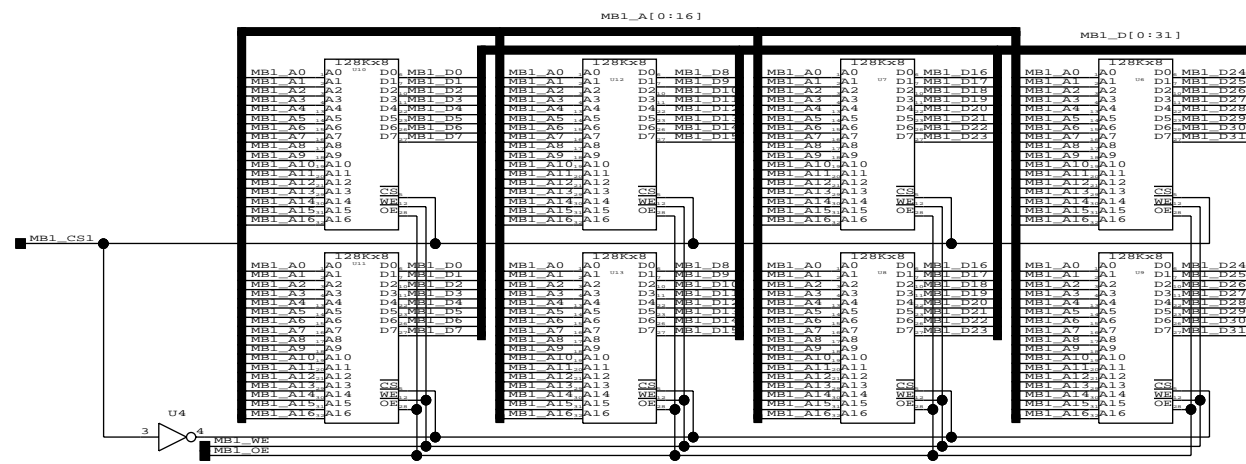

MEMORY BANK 1 & 2

BROOKHAVEN NATIONAL LABORATORY
 INSTRUMENTATIONS DIVISION
 BLDG. 535B
 UPTON N.Y. 11973

Date

Drawn By:
 Jack Fried